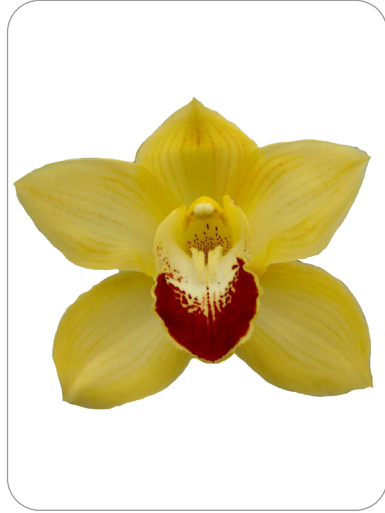

CYMBIDIUM
- PURE ELEGANCE -

CYMBIDIUM

Known for its long, strong stems and numerous exotic heads exuding luxury and elegance, the Cymbidium is surprisingly versatile, suitable for more commercial uses than you might think. Available in two sizes – large and mini – it offers fantastic bang-for-buck thanks to its strength, size, and most of all, vase life, lasting two to three weeks without the need for flower food.

IV Bouquet suggestion 1

I = Bouquet shape

II = Cymbidium

III = Additional products

Digital bouquet example

$$I + II + III = IV$$

IV Bouquet suggestion 2

I = Bouquet shape

II = Cymbidium

III = Additional products

Digital bouquet example

$$I + II + III = IV$$

IV Bouquet suggestion 3

I = Bouquet shape

II = Cymbidium

III = Additional products