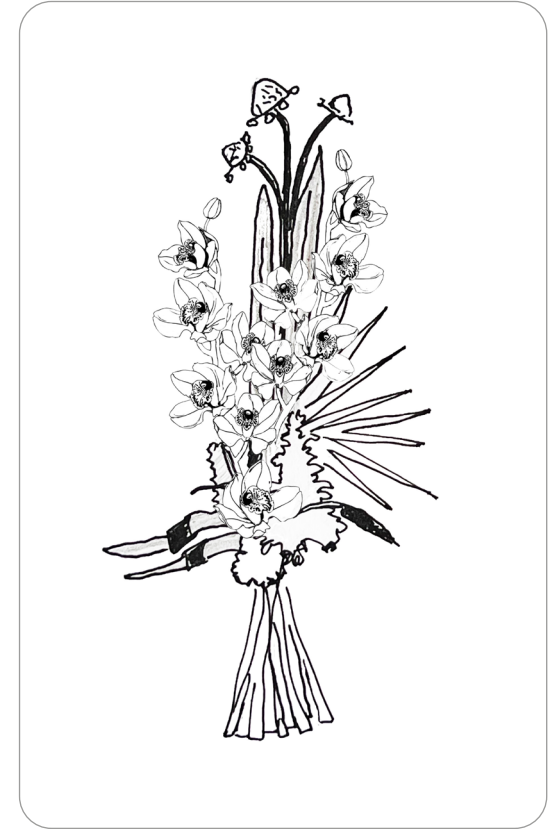

With this design file, you can enjoy unique, unrivalled access to tips and techniques focusing on one outstanding flower. We show you inspirational ways to create different shapes using only Cymbidium flowers. You'll see the wide range of colours available, and we offer suggestions for complementary flowers and foliage to combine with Cymbidium. Our digital bouquet examples provide the perfect basis for creating your own commercial designs that will delight your customers. Of course, there's always room for your own creativity.

I = Bouquet shape

II = Cymbidium

III = Additional products

IV = Bouquet suggestion & specification

CYMBIDIUM
– PURE ELEGANCE –

I

Bouquet shape

Cymbidium flowers

1x Cymbidium stem

2+ Cymbidium stems

Cymbidium loves contrasts. Playing with contrasting shapes—small, long, or round—makes Cymbidium a bright, exotic centerpiece. This creates a simple yet striking design!